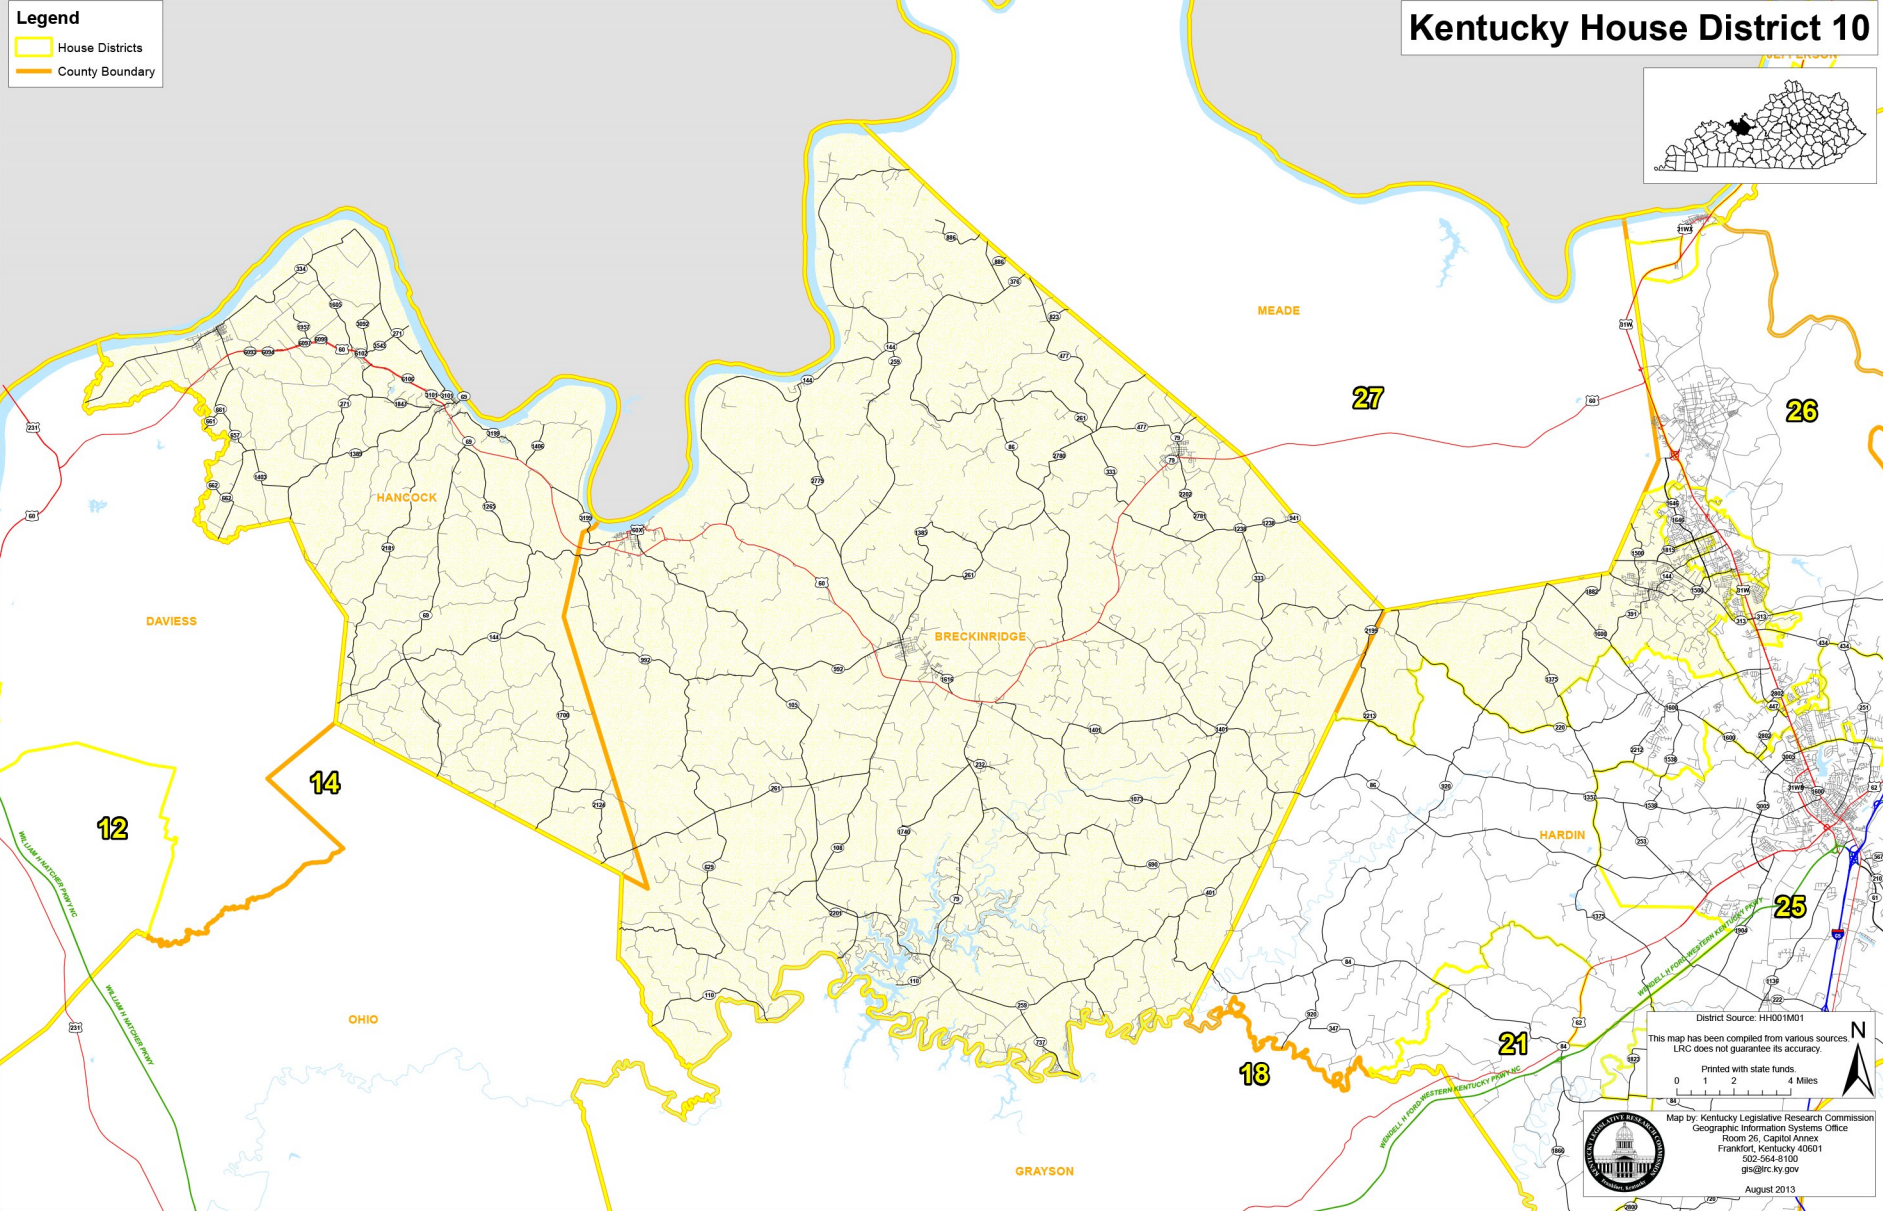

Kentucky House District 10

- Legend**
- House Districts
 - County Boundary

District Source: HH001M01
This map has been compiled from various sources
LRC does not guarantee its accuracy.

Printed with state funds.

0 1 2 4 Miles

Map by: Kentucky Legislative Research Commission
Geographic Information Systems Office
Room 26, Capitol Annex
Frankfort, Kentucky 40601
502-564-9100
gis@lrc.ky.gov

August 2013